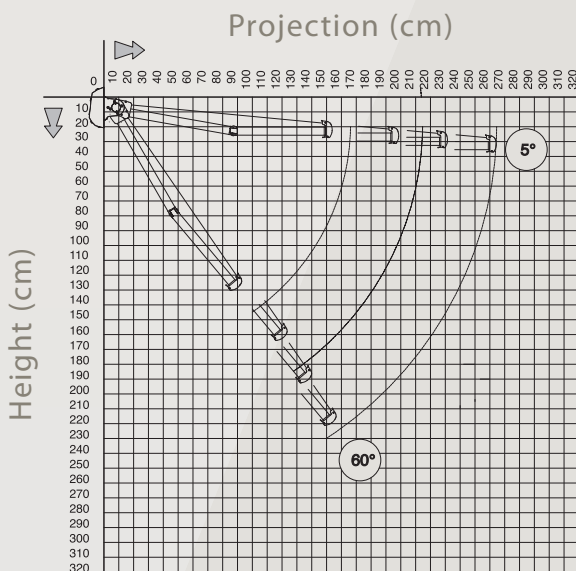

Wind resistance (at maximum dimensions)

Class tested by TÜV according to EN 13561:2004	2 (cm 500 x 260)	1 (cm 500 x 310)
Nominal test pressure p (N/m ²)	70	40

Overall dimensions and weight (1 pair of arms)

Width (cm)	500
Projection (awning open) (cm)	310
Approx. weight (kg)	65 - 70

PROJECTION	MIN WIDTH
160	191
210	241
260	291
310	341

Wall installation

Ceiling installation