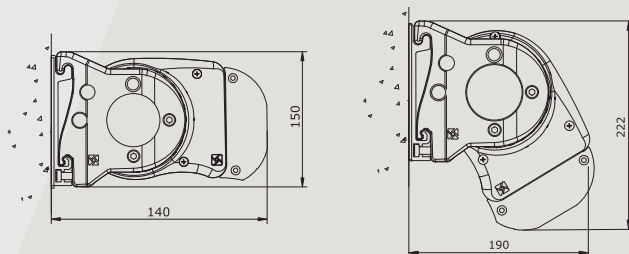

The Base Plus is the last word in simplicity when it comes to installation and adjustment making it one of the best selling awnings today. The awning simply hooks onto two face or top fixed installation plates prior to being secured with retaining bolts. Front rail adjustment is a simple raise and lock off process. With the cassette box angle remaining constant with the front rail, there is no need for time consuming, on site, front rail alignment. This system can span up to 5m in width and project up to 3.1m (arm length).

Wind resistance (at maximum dimensions)

Class tested by TÜV according to EN 13561:2004	2 (cm 500 x 260)	1 (cm 500 x 310)
Nominal test pressure p (N/m ²)	70	40

Overall dimensions and weight (1 pair of arms)

Width (cm)	500
Projection (awning open) (cm)	310
Approx. weight (kg)	65 - 70

PROJECTION	MIN WIDTH
160	191
210	241
260	291
310	341

Wall installation

Ceiling installation